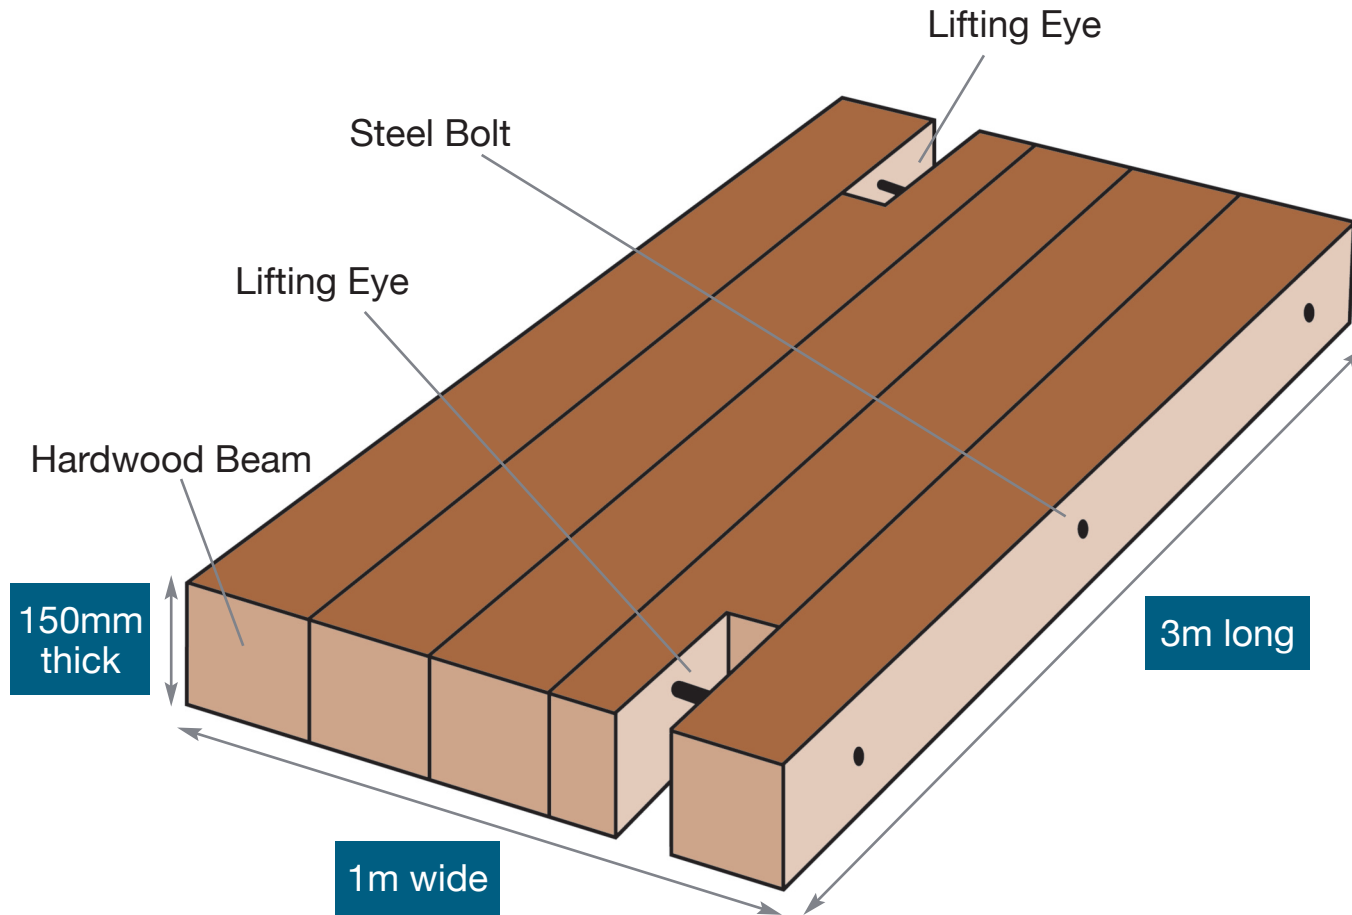

SINCE 1974

BIRKETTS

No.1 for Bog Mats

Hardwood Bogmats

3m x 1m x 150mm

Product Specification

Timber

European Hardwood

Size

3m x 1m x 150mm

Number of Beams

5 x 200mm wide

Number of Bolts

3 x 18mm (M18) Steel Bolts

Weight (approx)*

450 kg