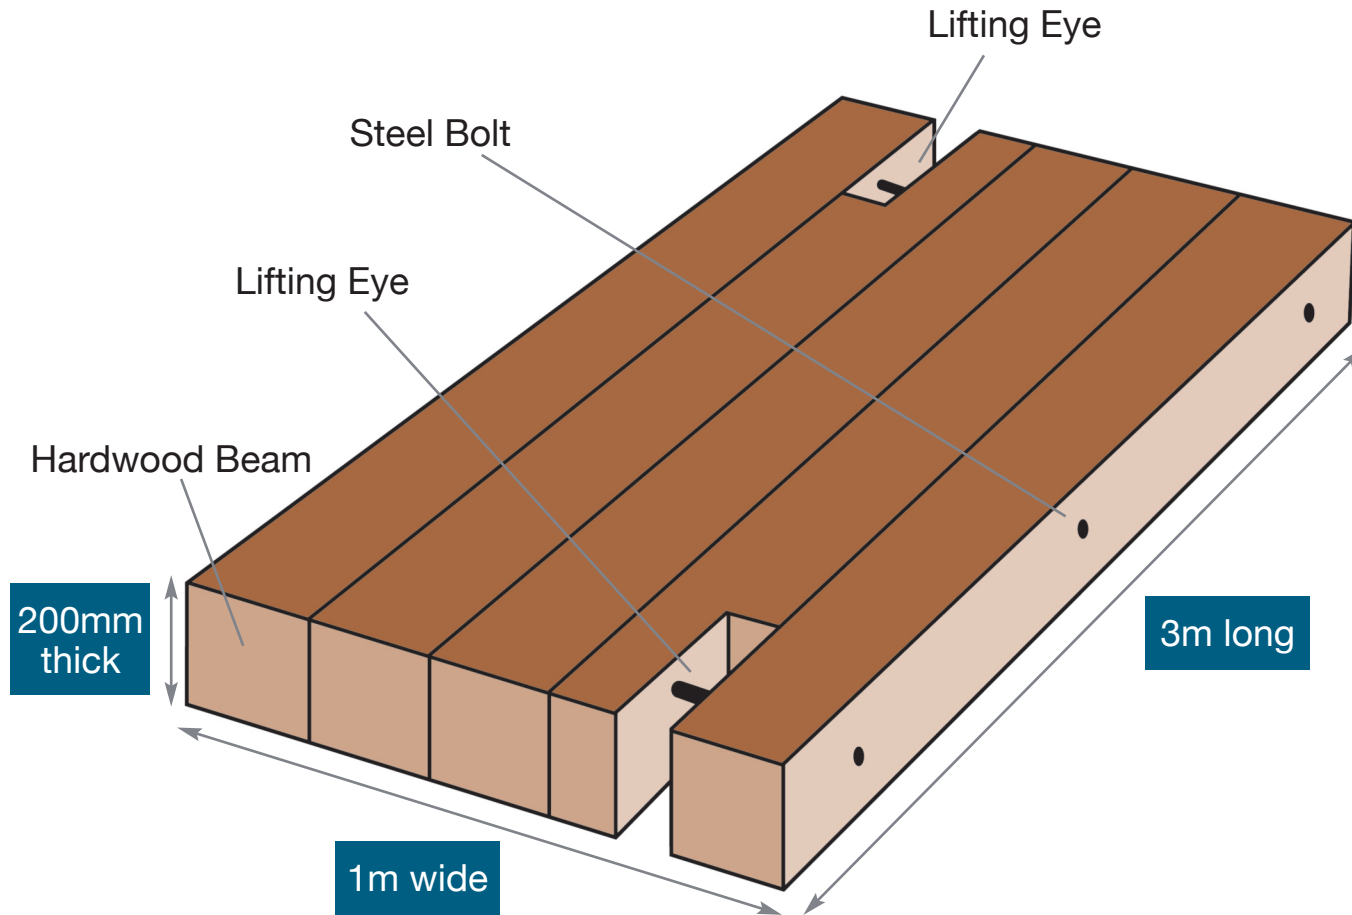

SINCE 1974

BIRKETTS

No.1 for Bog Mats

Hardwood Bogmats

3m x 1m x 200mm

Product Specification

Timber

European Hardwood

Size

3m x 1m x 200mm

Number of Beams

5 x 200mm wide

Number of Bolts

3 x 18mm (M18) Steel Bolts

Weight (approx)*

600 kg