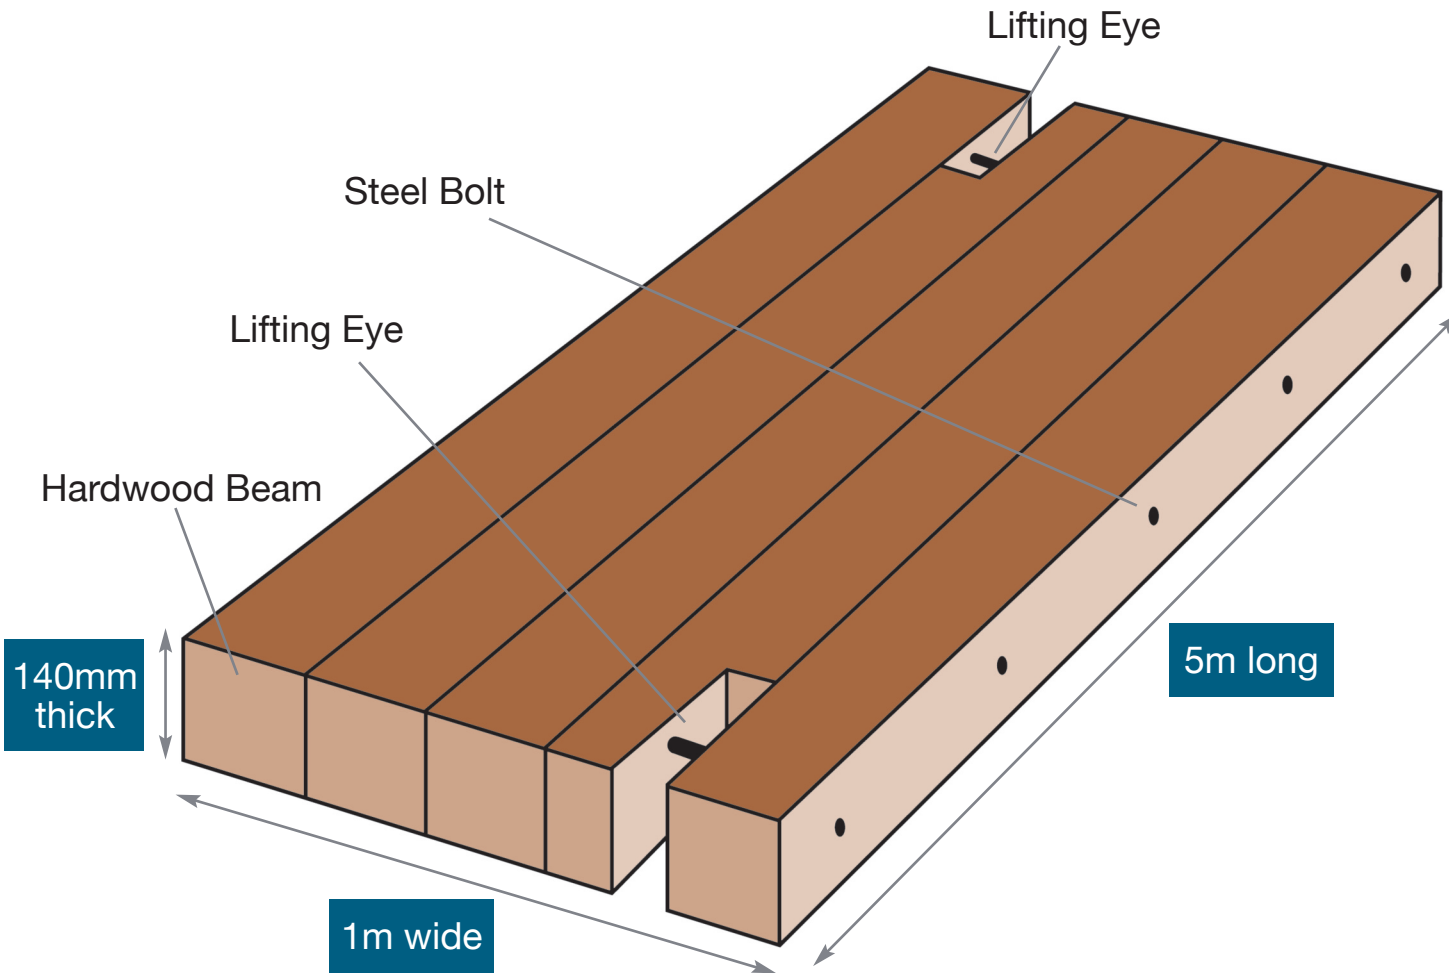

SINCE 1974

BIRKETTS

No.1 for Bog Mats

Hardwood Bogmats

5m x 1m x 140mm

Product Specification

Timber

European Hardwood

Size

5m x 1m x 140mm

Number of Beams

5 x 200mm wide

Number of Bolts

5 x 18mm (M18) Steel Bolts

Weight (approx)*

700 kg