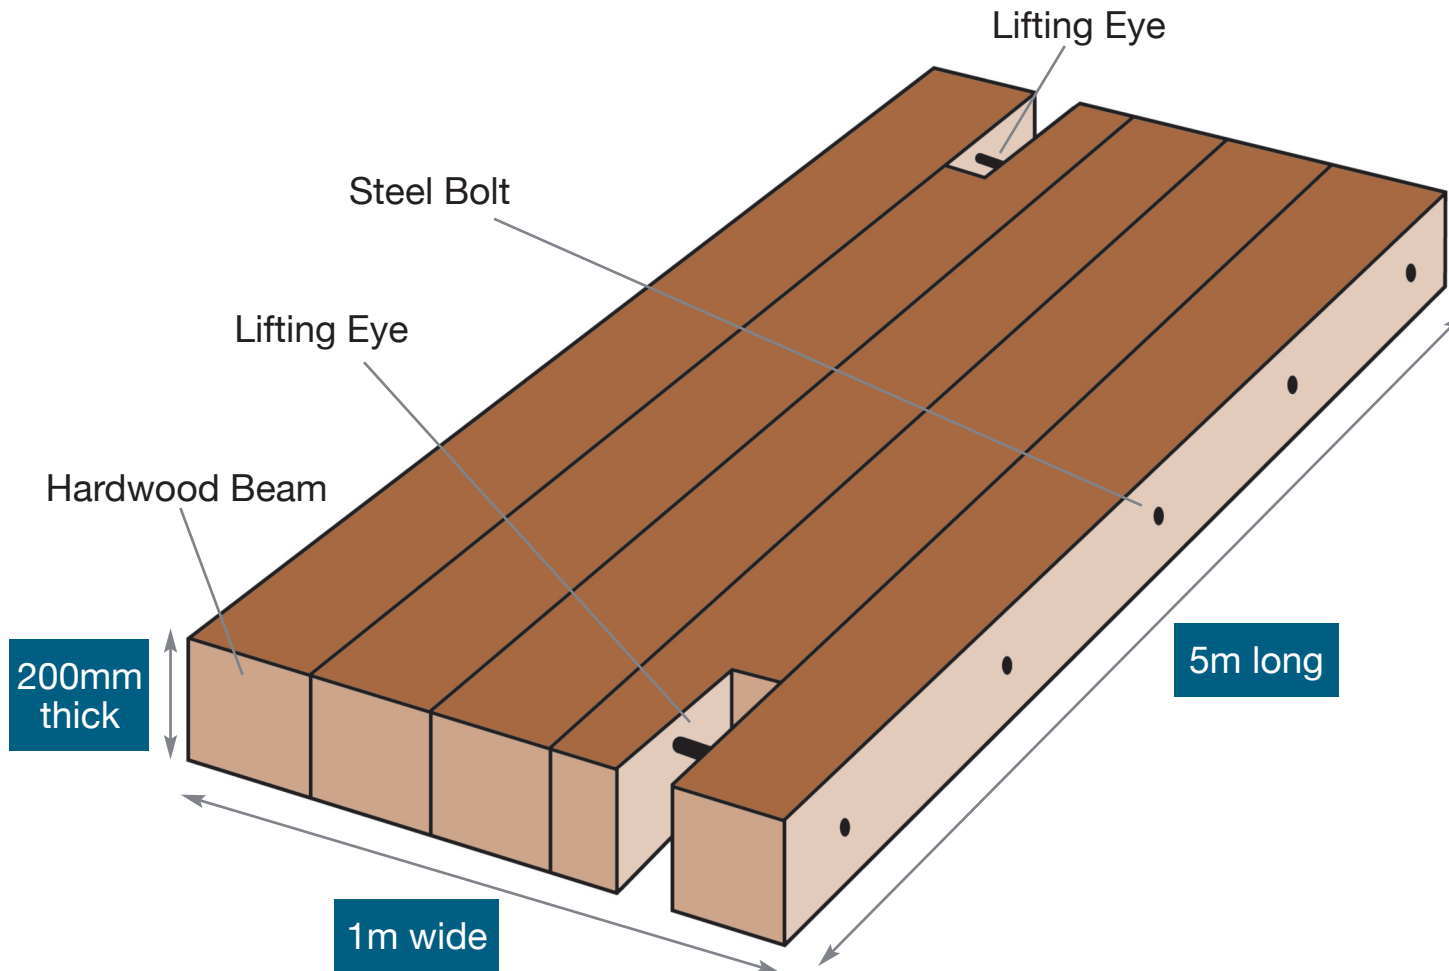

SINCE 1974

BIRKETTS

No.1 for Bog Mats

Hardwood Bogmats

5m x 1m x 200mm

Product Specification

Timber

European Hardwood

Size

5m x 1m x 200mm

Number of Beams

5 x 200mm wide

Number of Bolts

5 x 18mm (M18) Steel Bolts

Weight (approx)*

1000 kg